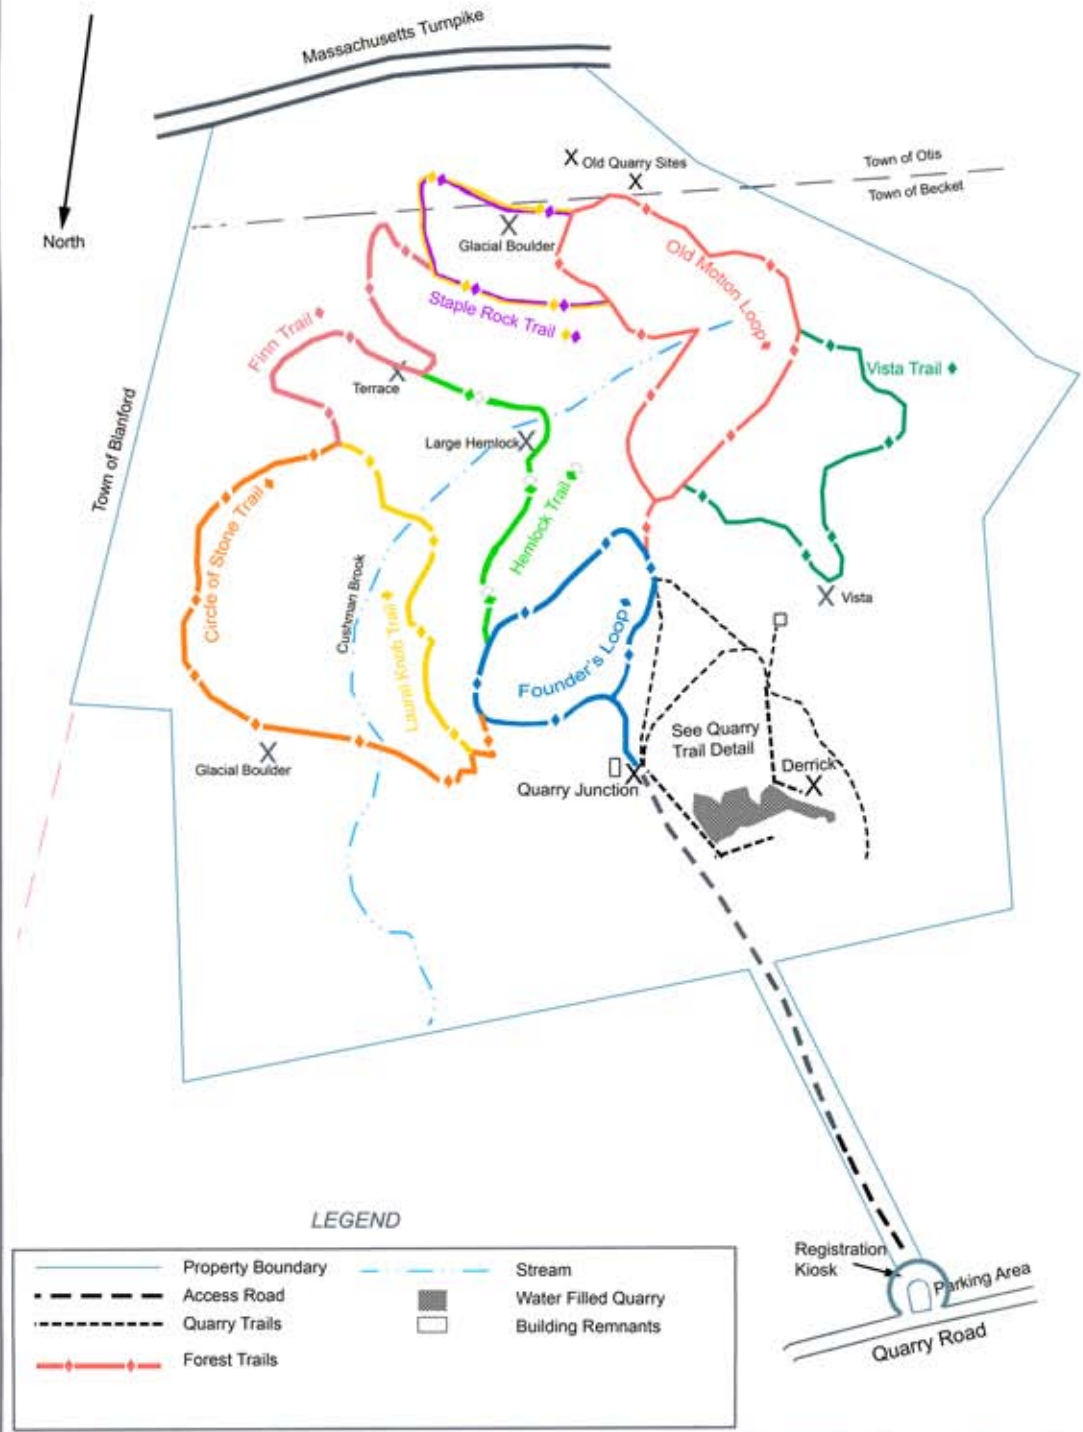

Becket Land Trust Historic Quarry and Forest

Trail Map

Scale 0 750 ft.

Forest Trails are marked with colored Diamonds:

- Founders Loop (Blue) ◆
- Old Motion Loop (Red) ◆
- Vista Trail (Green) ◆
- Circle of Stone Trail (Orange) ◆
- Laurel Knob Trail (Yellow) ◆
- Hemlock Trail (Light Green/White) ◆
- Finn Trail (Pink) ◆
- Staple Rock Trail (Yellow/Purple) ◆

LEGEND

	Property Boundary		Stream
	Access Road		Water Filled Quarry
	Quarry Trails		Building Remnants
	Forest Trails		